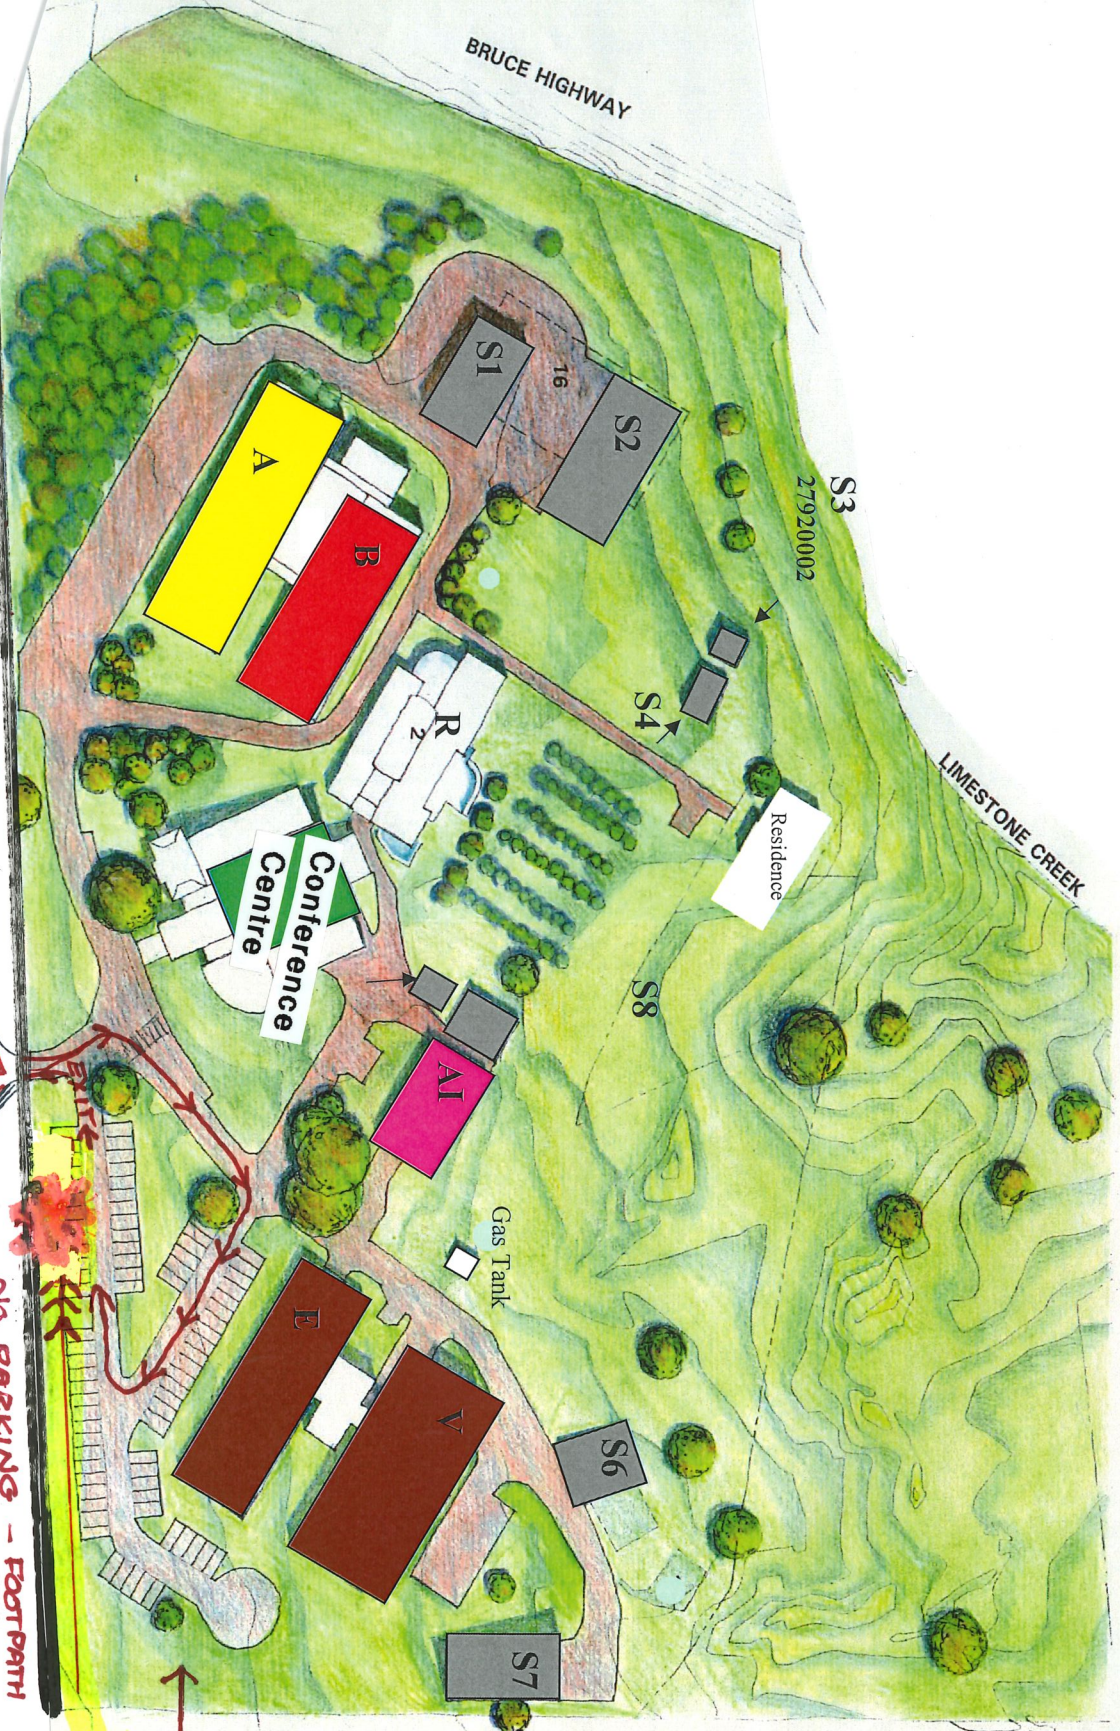

BRUCE HIGHWAY

S3  
27920002

LIMESTONE CREEK

Footpath - NO PARKING

NO PARKING - FOOTPATH

YEPPON ROAD

DROP OFF PICK UP

PARKING

TO BRUCE  
←

Highway

TO YEPPON  
→